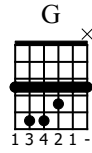

In the End

Linkin Park
tono E

Standard tuning

$\text{♩} = 120$

S-Gt

1

mf

T	0	0	0	4	4	4	4	0
A	2							
B								

3

T	0	0	0	4	4	4	4	0
A	2							
B								

5

T	0	0	0	4	4	4	4	0
A	2							
B								

7

T	0	0	0	4				
A	2							
B								

9

Em D