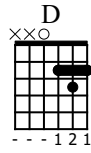

In the End

Linkin Park
tono E

Standard tuning

$\text{♩} = 120$

S-Gt

1

mf

T	0	0	0	4	4	4	4	0
A	2							
B								

3

T	0	0	0	4	4	4	4	0
A	2							
B								

5

T	0	0	0	4	4	4	4	0
A	2							
B								

7

T	0	0	0	4				
A	2							
B								

9

Em D