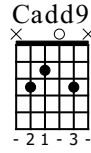

In the End

Linkin Park
tono E

Standard tuning

$\text{♩} = 120$

S-Gt

1

mf

T	0	0	0	4	4	4	4	0
A	2							
B								

3

T	0	0	0	4	4	4	4	0
A	2							
B								

5

T	0	0	0	4	4	4	4	0
A	2							
B								

7

T	0	0	0	4				
A	2							
B								

9

Em D