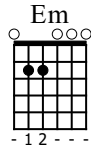

In the End

Linkin Park
tono E

Standard tuning

$\text{♩} = 120$

S-Gt

1

mf

T	0	0	0	4	4	4	4	0
A	2							
B								

3

T	0	0	0	4	4	4	4	0
A	2							
B								

5

T	0	0	0	4	4	4	4	0
A	2							
B								

7

T	0	0	0	4				
A	2							
B								

9

Em D